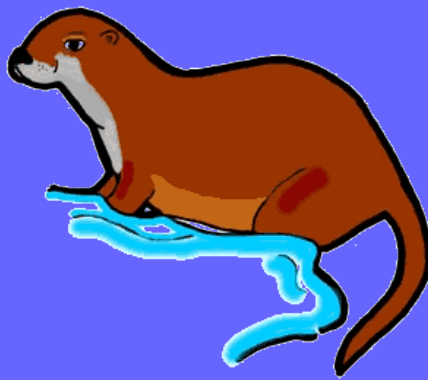

# Bolam House

Bolam House's team colour is blue and their mascot Ollie the otter.

Bolam House's

song is:

*Bolam otters,*

*Bolam otters,*

*Here we are,*

*Here we are,*

*Clever and determioed,*

*Clever and determined,*

*Playful too,*

*Playful too.*